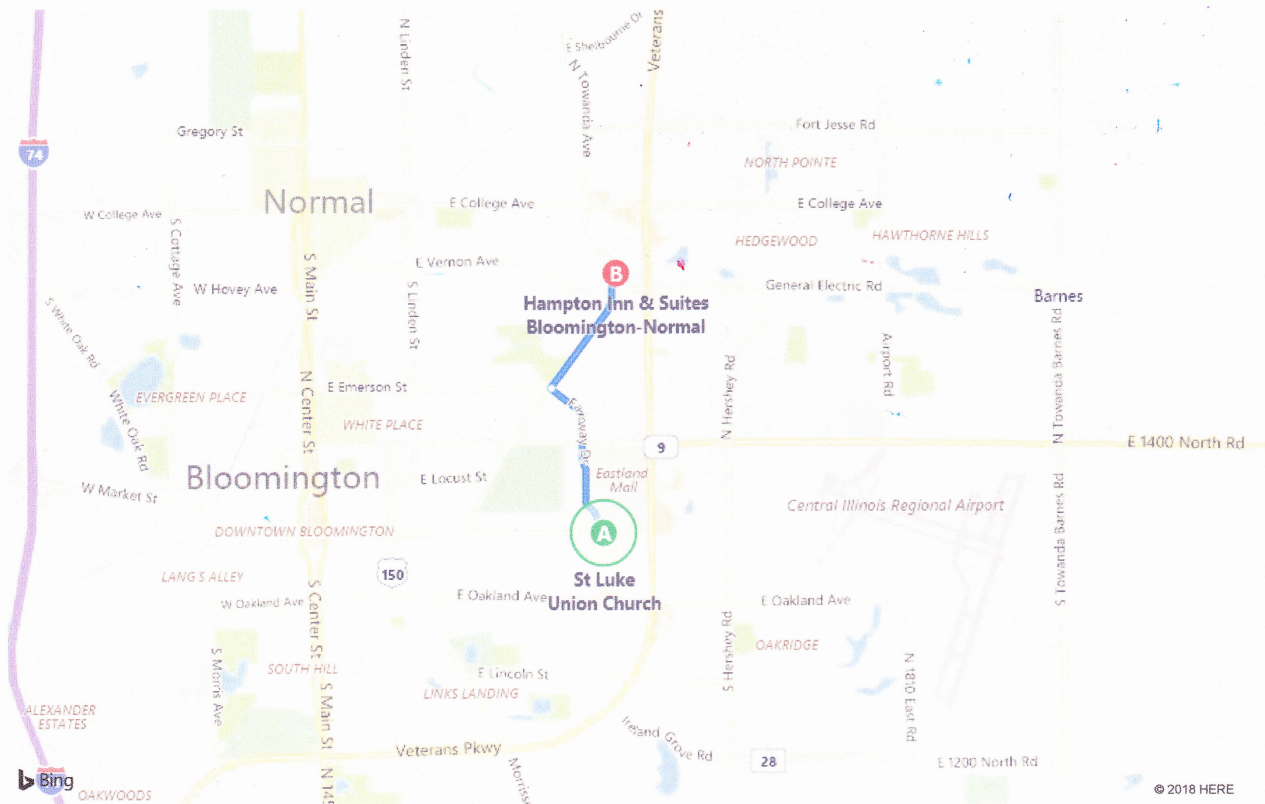

**A** St Luke Union Church, 2101 E Washington St, Bloomington, IL 61701, United States

**B** Hampton Inn & Suites Bloomington-Normal, 320 S Towanda Ave, Normal, IL 61761, United States

**7 min, 2.0 mi**  
Light traffic (6 min without traffic)  
Via Fairway Dr, Towanda Ave

Synod of Lincoln Trails Assembly  
Stated Meeting  
October 19-20, 2018

**A** St Luke Union Church

↑	1. Depart <b>E Washington St</b> toward N Regency Dr	223 ft
↘	2. Turn <b>right</b> onto <b>N Regency Dr</b>	0.3 mi
↑	3. Road name changes to <b>Fairway Dr</b>	0.8 mi
↘	4. Turn <b>right</b> onto <b>Towanda Ave</b>	0.9 mi
↘	5. Turn <b>right</b> onto <b>Hobby Lobby Creek</b>	141 ft
	6. Arrive at <b>Hobby Lobby Creek</b> on the right The last intersection is S Towanda Ave	

**B** Hampton Inn & Suites Bloomington-Normal

**A** St Luke Union Church, 2101 E Washington...

**B** Hampton Inn & Suites Bloomington-Nor...

These directions are subject to the Microsoft® Service Agreement and are for informational purposes only. No guarantee is made regarding their completeness or accuracy. Construction projects, traffic, or other events may cause actual conditions to differ from these results. Map and traffic data © 2018 HERE™.