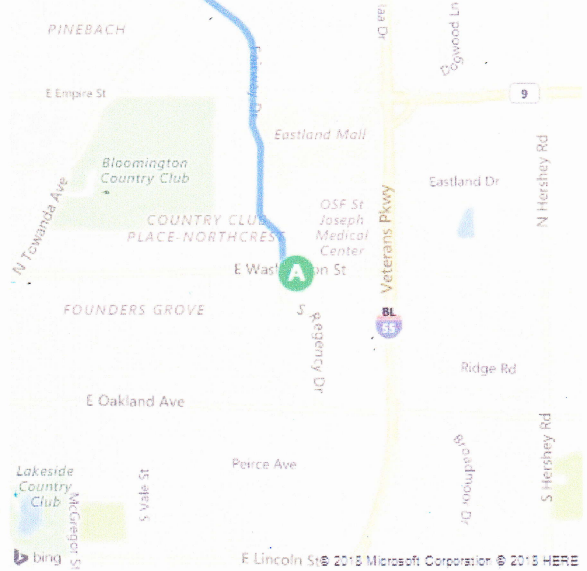

**A** St Luke Union Church, 2101 E Washington St, Bloomington, IL 61701, United States

**B** Hampton Inn & Suites Bloomington-Normal, 320 S Towanda Ave, Normal, IL 61761, United States

**7 min, 2.0 mi**  
Light traffic (6 min without traffic)  
Via Fairway Dr, Towanda Ave

Synod of Lincoln Trails Assembly  
Stated Meeting  
October 19-20, 2018

**A** St Luke Union Church

↑	1. Depart <b>E Washington St</b> toward N Regency Dr	223 ft
↘	2. Turn <b>right</b> onto <b>N Regency Dr</b>	0.3 mi
↑	3. Road name changes to <b>Fairway Dr</b>	0.8 mi
↘	4. Turn <b>right</b> onto <b>Towanda Ave</b>	0.9 mi
↘	5. Turn <b>right</b> onto <b>Hobby Lobby Creek</b>	141 ft
	6. Arrive at <b>Hobby Lobby Creek</b> on the right The last intersection is S Towanda Ave	

**B** Hampton Inn & Suites Bloomington-Normal

**A** St Luke Union Church, 2101 E Washington...

**B** Hampton Inn & Suites Bloomington-Nor...

These directions are subject to the Microsoft® Service Agreement and are for informational purposes only. No guarantee is made regarding their completeness or accuracy. Construction projects, traffic, or other events may cause actual conditions to differ from these results. Map and traffic data © 2018 HERE™.