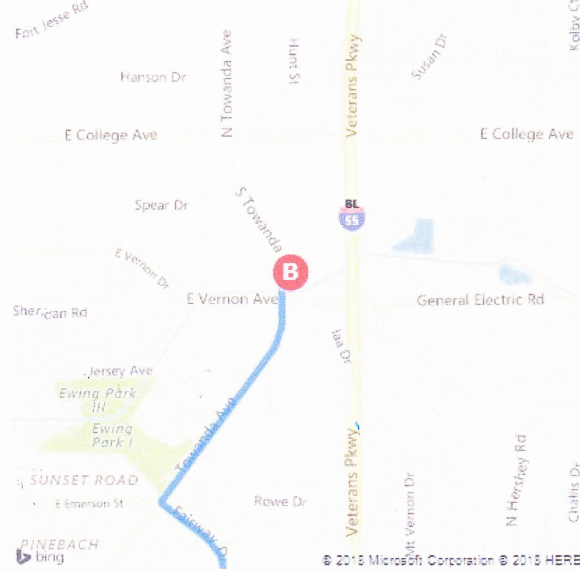

**A** St Luke Union Church, 2101 E Washington St, Bloomington, IL 61701, United States

**B** Hampton Inn & Suites Bloomington-Normal, 320 S Towanda Ave, Normal, IL 61761, United States

**7 min, 2.0 mi**  
Light traffic (6 min without traffic)  
Via Fairway Dr, Towanda Ave

Synod of Lincoln Trails Assembly  
Stated Meeting  
October 19-20, 2018

**A** St Luke Union Church

↑	1. Depart <b>E Washington St</b> toward N Regency Dr	223 ft
↘	2. Turn <b>right</b> onto <b>N Regency Dr</b>	0.3 mi
↑	3. Road name changes to <b>Fairway Dr</b>	0.8 mi
↘	4. Turn <b>right</b> onto <b>Towanda Ave</b>	0.9 mi
↘	5. Turn <b>right</b> onto <b>Hobby Lobby Creek</b>	141 ft
	6. Arrive at <b>Hobby Lobby Creek</b> on the right The last intersection is S Towanda Ave	

**B** Hampton Inn & Suites Bloomington-Normal

**A** St Luke Union Church, 2101 E Washington...

**B** Hampton Inn & Suites Bloomington-Nor...

These directions are subject to the Microsoft® Service Agreement and are for informational purposes only. No guarantee is made regarding their completeness or accuracy. Construction projects, traffic, or other events may cause actual conditions to differ from these results. Map and traffic data © 2018 HERE™.